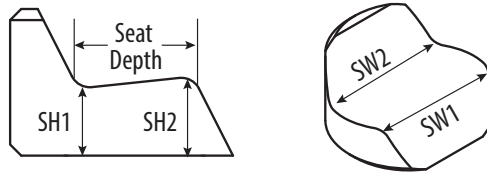

Orca Active

No Arms	Overall			Seat Height (SH1)	Seat Height (SH2)
	Width	Height	Depth		
Small	23 5/8"	35 1/16"	28"	17 13/16"	18 9/16"
Medium	47 1/4"	35 1/16"	28"	17 13/16"	18 9/16"
Large	70 7/8"	35 1/16"	28"	17 13/16"	18 9/16"

Orca Easy Square

	Overall			Seat Height (SH1)	Seat Height (SH2)
	Width	Height	Depth		
Easy Square 1	22 1/16"	30 9/16"	33 11/16"	14 5/16"	16 5/16"
Easy Square 2	44 1/8"	30 9/16"	33 11/16"	14 5/16"	16 5/16"

Orca Ottoman

	Overall		
	Width	Height	Depth
Ottoman	22 1/16"	13 13/16"	22 7/8"

Orca Round

	Overall			Seat Width (SW1)	Seat Width (SW2)	Seat Height (SH1)	Seat Height (SH2)	Seat Depth
	Width	Height	Depth					
Round	44 1/8"	25 13/16"	39 3/16"	38 1/8"	44 1/8"	12 1/8"	13 3/4"	22 1/4"
Round Mini	23 5/8"	13 13/16"	21"	20 7/16"	23 5/8"	6 7/16"	7 3/8"	12"

Orca Easy Round

Note: Orca Easy allows for easy egress, with a slightly recessed base ensuring secure foot placement for users.

	Overall			Seat Width (SW1)	Seat Width (SW2)	Seat Height (SH1)	Seat Height (SH2)
	Width	Height	Depth				
Easy Round	44 1/8"	30 9/16"	33 11/16"	37 9/16"	44 1/8"	14 5/16"	16 5/16"