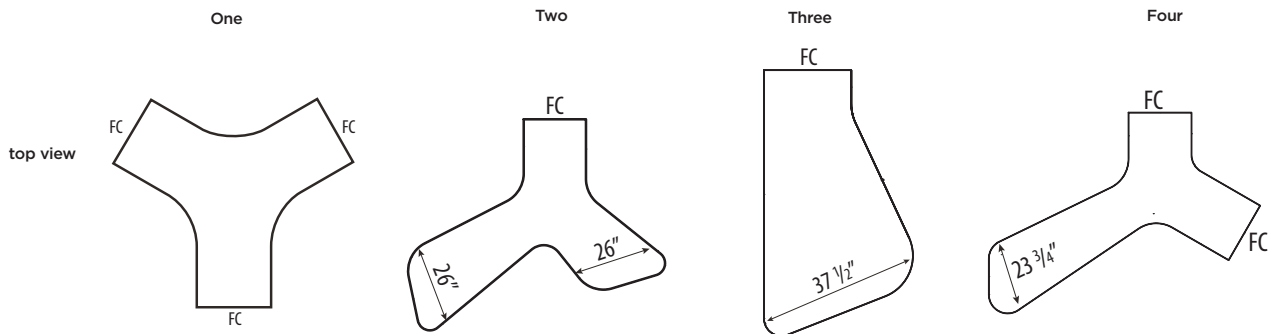

Bloppy

	Overall		
	Width	Height	Depth
Small	23 ⁵ / ₈ "	17 ³ / ₄ "	23 ⁵ / ₈ "
Medium	33 ¹ / ₂ "	17 ³ / ₄ "	33 ¹ / ₂ "
Large	43 ⁵ / ₁₆ "	17 ³ / ₄ "	43 ⁵ / ₁₆ "

Curvy

	Overall		
	Width	Height	Depth
Medium	37 ¹¹ / ₁₆ "	17 ³ / ₄ "	27 ⁵ / ₈ "
Large	48 ⁷ / ₁₆ "	17 ³ / ₄ "	35 ¹ / ₂ "

Mellow

	Overall			Flat Connection (FC)
	Width	Height	Depth	
One	50 ¹³ / ₁₆ "	17 ³ / ₄ "	44"	19 ³ / ₄ "
Two	81"	17 ³ / ₄ "	66 ⁹ / ₁₆ "	19 ³ / ₄ "
Three	59 ³ / ₄ "	17 ³ / ₄ "	33 ⁹ / ₁₆ "	19 ³ / ₄ "
Four	85 ⁵ / ₈ "	17 ³ / ₄ "	55 ⁹ / ₁₆ "	19 ³ / ₄ "

Orca Easy Square

	Overall			Seat Height (SH1)	Seat Height (SH2)
	Width	Height	Depth		
Easy Square 1	22 1/16"	30 9/16"	33 11/16"	14 5/16"	16 5/16"
Easy Square 2	44 1/8"	30 9/16"	33 11/16"	14 5/16"	16 5/16"

Soft Corner Ottoman

Soft Corner Bench

Note: Soft Corner Bench elements are designed to work together. Elements can be placed adjacent to one another creating almost endless shapes.

	Overall		
	Width	Height	Depth
Bench	53 ³ / ₁₆ "	15 ³ / ₄ "	17 ³ / ₄ "
L-Bench - LH	53 ³ / ₁₆ "	15 ³ / ₄ "	35 ⁷ / ₁₆ "
L-Bench - RH	53 ³ / ₁₆ "	15 ³ / ₄ "	35 ⁷ / ₁₆ "
T-Bench	53 ³ / ₁₆ "	15 ³ / ₄ "	35 ⁷ / ₁₆ "
Cross Bench	53 ³ / ₁₆ "	15 ³ / ₄ "	53 ³ / ₁₆ "