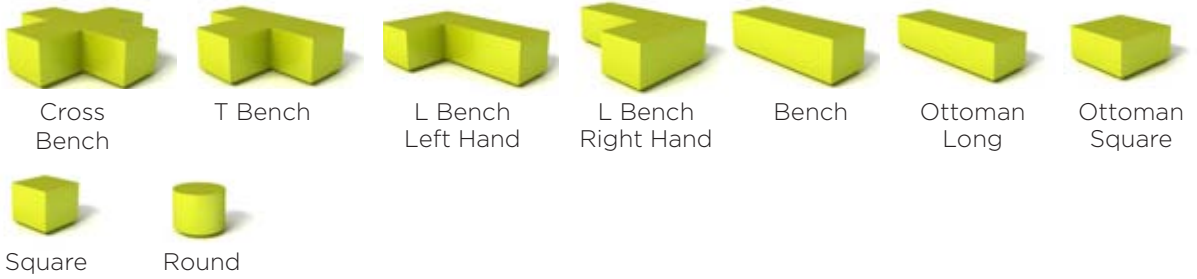

Bloppy

Curvy

Mellow

Orca

Q-Bee

Soft Corner

Standard North America Color Offering*

*Custom color capabilities.

Bloppy

	Overall		
	Width	Height	Depth
Small	23 ⁵ / ₈ "	17 ³ / ₄ "	23 ⁵ / ₈ "
Medium	33 ¹ / ₂ "	17 ³ / ₄ "	33 ¹ / ₂ "
Large	43 ⁵ / ₁₆ "	17 ³ / ₄ "	43 ⁵ / ₁₆ "

Curvy

	Overall		
	Width	Height	Depth
Medium	37 ¹¹ / ₁₆ "	17 ³ / ₄ "	27 ⁵ / ₈ "
Large	48 ⁷ / ₁₆ "	17 ³ / ₄ "	35 ¹ / ₂ "

Mellow

	Overall			Flat Connection (FC)
	Width	Height	Depth	
One	50 ¹³ / ₁₆ "	17 ³ / ₄ "	44"	19 ³ / ₄ "
Two	81"	17 ³ / ₄ "	66 ⁹ / ₁₆ "	19 ³ / ₄ "
Three	59 ³ / ₄ "	17 ³ / ₄ "	33 ⁹ / ₁₆ "	19 ³ / ₄ "
Four	85 ⁵ / ₈ "	17 ³ / ₄ "	55 ⁹ / ₁₆ "	19 ³ / ₄ "

Soft Corner Ottoman

Soft Corner Bench

Note: Soft Corner Bench elements are designed to work together. Elements can be placed adjacent to one another creating almost endless shapes.

	Overall		
	Width	Height	Depth
Bench	53 ³ / ₁₆ "	15 ³ / ₄ "	17 ³ / ₄ "
L-Bench - LH	53 ³ / ₁₆ "	15 ³ / ₄ "	35 ⁷ / ₁₆ "
L-Bench - RH	53 ³ / ₁₆ "	15 ³ / ₄ "	35 ⁷ / ₁₆ "
T-Bench	53 ³ / ₁₆ "	15 ³ / ₄ "	35 ⁷ / ₁₆ "
Cross Bench	53 ³ / ₁₆ "	15 ³ / ₄ "	53 ³ / ₁₆ "