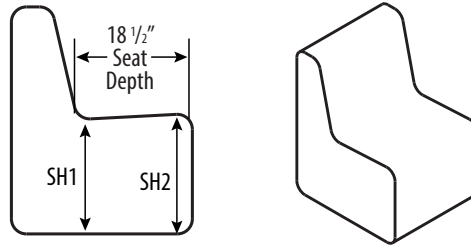

Bloppy

	Overall		
	Width	Height	Depth
Small	23 ⁵ / ₈ "	17 ³ / ₄ "	23 ⁵ / ₈ "
Medium	33 ¹ / ₂ "	17 ³ / ₄ "	33 ¹ / ₂ "
Large	43 ⁵ / ₁₆ "	17 ³ / ₄ "	43 ⁵ / ₁₆ "

Curvy

	Overall		
	Width	Height	Depth
Medium	37 ¹¹ / ₁₆ "	17 ³ / ₄ "	27 ⁵ / ₈ "
Large	48 ⁷ / ₁₆ "	17 ³ / ₄ "	35 ¹ / ₂ "

Mellow

	Overall			Flat Connection (FC)
	Width	Height	Depth	
One	50 ¹³ / ₁₆ "	17 ³ / ₄ "	44"	19 ³ / ₄ "
Two	81"	17 ³ / ₄ "	66 ⁹ / ₁₆ "	19 ³ / ₄ "
Three	59 ³ / ₄ "	17 ³ / ₄ "	33 ⁹ / ₁₆ "	19 ³ / ₄ "
Four	85 ⁵ / ₈ "	17 ³ / ₄ "	55 ⁹ / ₁₆ "	19 ³ / ₄ "

Orca Active

No Arms	Overall			Seat Height (SH1)	Seat Height (SH2)
	Width	Height	Depth		
Small	23 5/8"	35 1/16"	28"	17 13/16"	18 9/16"
Medium	47 1/4"	35 1/16"	28"	17 13/16"	18 9/16"
Large	70 7/8"	35 1/16"	28"	17 13/16"	18 9/16"

Orca Easy Square

	Overall			Seat Height (SH1)	Seat Height (SH2)
	Width	Height	Depth		
Easy Square 1	22 1/16"	30 9/16"	33 11/16"	14 5/16"	16 5/16"
Easy Square 2	44 1/8"	30 9/16"	33 11/16"	14 5/16"	16 5/16"