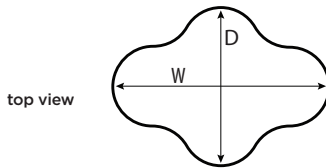

Bloppy

Curvy

Mellow

Orca

Q-Bee

Soft Corner

Standard North America Color Offering*

*Custom color capabilities.

Bloppy

	Overall		
	Width	Height	Depth
Small	23 ⁵ / ₈ "	17 ³ / ₄ "	23 ⁵ / ₈ "
Medium	33 ¹ / ₂ "	17 ³ / ₄ "	33 ¹ / ₂ "
Large	43 ⁵ / ₁₆ "	17 ³ / ₄ "	43 ⁵ / ₁₆ "

Curvy

	Overall		
	Width	Height	Depth
Medium	37 ¹¹ / ₁₆ "	17 ³ / ₄ "	27 ⁵ / ₈ "
Large	48 ⁷ / ₁₆ "	17 ³ / ₄ "	35 ¹ / ₂ "

Mellow

	Overall			Flat Connection (FC)
	Width	Height	Depth	
One	50 ¹³ / ₁₆ "	17 ³ / ₄ "	44"	19 ³ / ₄ "
Two	81"	17 ³ / ₄ "	66 ⁹ / ₁₆ "	19 ³ / ₄ "
Three	59 ³ / ₄ "	17 ³ / ₄ "	33 ⁹ / ₁₆ "	19 ³ / ₄ "
Four	85 ⁵ / ₈ "	17 ³ / ₄ "	55 ⁹ / ₁₆ "	19 ³ / ₄ "

Q-Bee Bench

Note: Q-Bee Bench elements are designed to work together. Elements can be placed adjacent to one another creating almost endless shapes.

	Overall		
	Width	Height	Depth
Bench	59 1/16"	18 1/8"	19 11/16"
L-Bench - LH	59 1/16"	18 1/8"	39 3/8"
L-Bench - RH	59 1/16"	18 1/8"	39 3/8"
T-Bench	59 1/16"	18 1/8"	39 3/8"
Cross Bench	59 1/16"	18 1/8"	59 1/16"