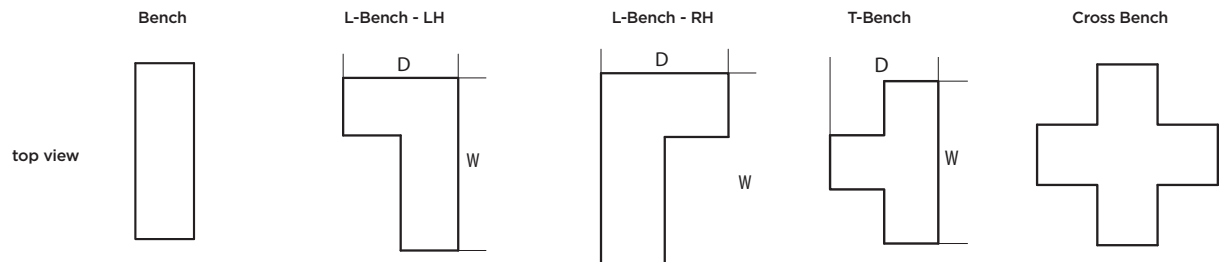

Orca Easy Round

Note: Orca Easy allows for easy egress, with a slightly recessed base ensuring secure foot placement for users.

	Overall			Seat Width (SW1)	Seat Width (SW2)	Seat Height (SH1)	Seat Height (SH2)
	Width	Height	Depth				
Easy Round	44 1/8"	30 9/16"	33 11/16"	37 9/16"	44 1/8"	14 5/16"	16 5/16"

Orca Square

	Overall			Seat Height (SH1)	Seat Height (SH2)
	Width	Height	Depth		
Square 1	22 1/16"	25 13/16"	37 3/8"	12 1/16"	13 3/4"
Square 2	44 1/8"	25 13/16"	37 3/8"	12 1/16"	13 3/4"
Square Mini	23 5/8"	13 13/16"	20"	6 1/2"	7 3/8"

Q-Bee

	Overall		
	Width	Height	Depth
Round	21 11/16"	18 1/8"	21 11/16"
Square	19 11/16"	18 1/8"	19 11/16"

Q-Bee Ottoman

	Overall		
	Width	Height	Depth
Square	29 9/16"	15 3/4"	29 9/16"
Long	59 1/16"	15 3/4"	19 11/16"

Q-Bee Bench

Note: Q-Bee Bench elements are designed to work together. Elements can be placed adjacent to one another creating almost endless shapes.

	Overall		
	Width	Height	Depth
Bench	59 1/16"	18 1/8"	19 11/16"
L-Bench - LH	59 1/16"	18 1/8"	39 3/8"
L-Bench - RH	59 1/16"	18 1/8"	39 3/8"
T-Bench	59 1/16"	18 1/8"	39 3/8"
Cross Bench	59 1/16"	18 1/8"	59 1/16"