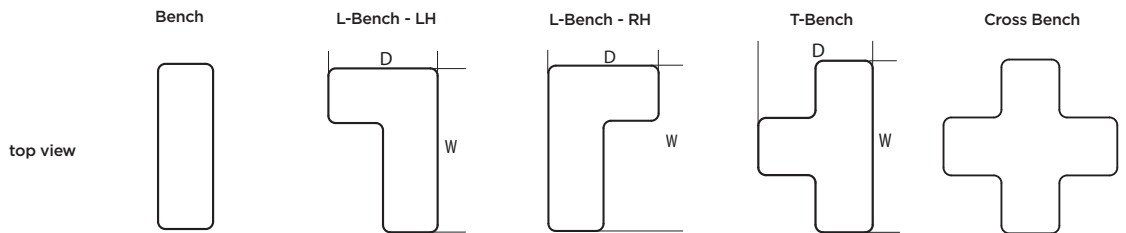

Orca Easy Round

Note: Orca Easy allows for easy egress, with a slightly recessed base ensuring secure foot placement for users.

	Overall			Seat Width (SW1)	Seat Width (SW2)	Seat Height (SH1)	Seat Height (SH2)
	Width	Height	Depth				
Easy Round	44 1/8"	30 9/16"	33 11/16"	37 9/16"	44 1/8"	14 5/16"	16 5/16"

Q-Bee

	Overall		
	Width	Height	Depth
Round	21 11/16"	18 1/8"	21 11/16"
Square	19 11/16"	18 1/8"	19 11/16"

Q-Bee Ottoman

	Overall		
	Width	Height	Depth
Square	29 9/16"	15 3/4"	29 9/16"
Long	59 1/16"	15 3/4"	19 11/16"

Q-Bee Bench

Note: Q-Bee Bench elements are designed to work together. Elements can be placed adjacent to one another creating almost endless shapes.

	Overall		
	Width	Height	Depth
Bench	59 1/16"	18 1/8"	19 11/16"
L-Bench - LH	59 1/16"	18 1/8"	39 3/8"
L-Bench - RH	59 1/16"	18 1/8"	39 3/8"
T-Bench	59 1/16"	18 1/8"	39 3/8"
Cross Bench	59 1/16"	18 1/8"	59 1/16"

Soft Corner Ottoman

Soft Corner Bench

Note: Soft Corner Bench elements are designed to work together. Elements can be placed adjacent to one another creating almost endless shapes.

	Overall		
	Width	Height	Depth
Bench	53 ³ / ₁₆ "	15 ³ / ₄ "	17 ³ / ₄ "
L-Bench - LH	53 ³ / ₁₆ "	15 ³ / ₄ "	35 ⁷ / ₁₆ "
L-Bench - RH	53 ³ / ₁₆ "	15 ³ / ₄ "	35 ⁷ / ₁₆ "
T-Bench	53 ³ / ₁₆ "	15 ³ / ₄ "	35 ⁷ / ₁₆ "
Cross Bench	53 ³ / ₁₆ "	15 ³ / ₄ "	53 ³ / ₁₆ "