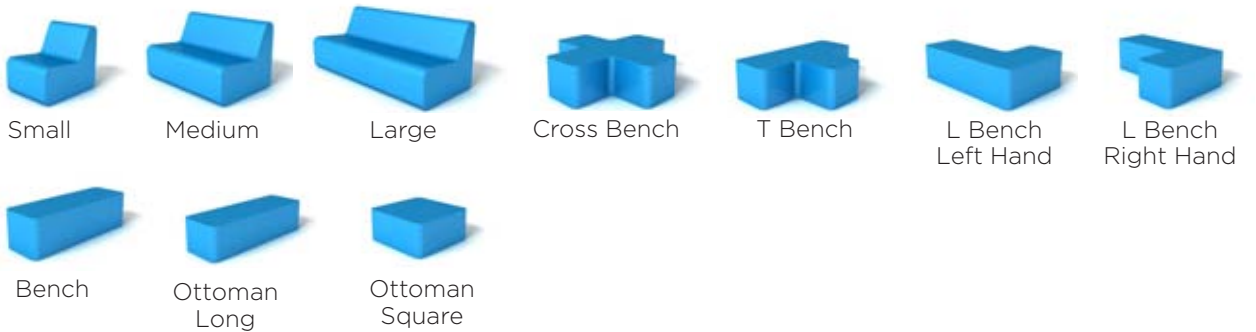

Bloppy

Curvy

Mellow

Orca

Q-Bee

Soft Corner

Standard North America Color Offering*

*Custom color capabilities.

Bloppy

	Overall		
	Width	Height	Depth
Small	23 ⁵ / ₈ "	17 ³ / ₄ "	23 ⁵ / ₈ "
Medium	33 ¹ / ₂ "	17 ³ / ₄ "	33 ¹ / ₂ "
Large	43 ⁵ / ₁₆ "	17 ³ / ₄ "	43 ⁵ / ₁₆ "

Curvy

	Overall		
	Width	Height	Depth
Medium	37 ¹¹ / ₁₆ "	17 ³ / ₄ "	27 ⁵ / ₈ "
Large	48 ⁷ / ₁₆ "	17 ³ / ₄ "	35 ¹ / ₂ "

Orca Easy Round

Note: Orca Easy allows for easy egress, with a slightly recessed base ensuring secure foot placement for users.

	Overall			Seat Width (SW1)	Seat Width (SW2)	Seat Height (SH1)	Seat Height (SH2)
	Width	Height	Depth				
Easy Round	44 1/8"	30 9/16"	33 11/16"	37 9/16"	44 1/8"	14 5/16"	16 5/16"

Soft Corner Ottoman

Soft Corner Bench

Note: Soft Corner Bench elements are designed to work together. Elements can be placed adjacent to one another creating almost endless shapes.

	Overall		
	Width	Height	Depth
Bench	53 ³ / ₁₆ "	15 ³ / ₄ "	17 ³ / ₄ "
L-Bench - LH	53 ³ / ₁₆ "	15 ³ / ₄ "	35 ⁷ / ₁₆ "
L-Bench - RH	53 ³ / ₁₆ "	15 ³ / ₄ "	35 ⁷ / ₁₆ "
T-Bench	53 ³ / ₁₆ "	15 ³ / ₄ "	35 ⁷ / ₁₆ "
Cross Bench	53 ³ / ₁₆ "	15 ³ / ₄ "	53 ³ / ₁₆ "