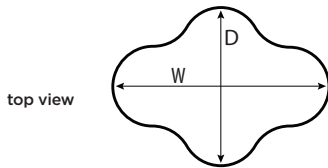

Bloppy

Curvy

Mellow

Orca

Q-Bee

Soft Corner

Standard North America Color Offering*

*Custom color capabilities.

Bloppy

	Overall		
	Width	Height	Depth
Small	23 ⁵ / ₈ "	17 ³ / ₄ "	23 ⁵ / ₈ "
Medium	33 ¹ / ₂ "	17 ³ / ₄ "	33 ¹ / ₂ "
Large	43 ⁵ / ₁₆ "	17 ³ / ₄ "	43 ⁵ / ₁₆ "

Curvy

	Overall		
	Width	Height	Depth
Medium	37 ¹¹ / ₁₆ "	17 ³ / ₄ "	27 ⁵ / ₈ "
Large	48 ⁷ / ₁₆ "	17 ³ / ₄ "	35 ¹ / ₂ "

Mellow

	Overall			Flat Connection (FC)
	Width	Height	Depth	
One	50 ¹³ / ₁₆ "	17 ³ / ₄ "	44"	19 ³ / ₄ "
Two	81"	17 ³ / ₄ "	66 ⁹ / ₁₆ "	19 ³ / ₄ "
Three	59 ³ / ₄ "	17 ³ / ₄ "	33 ⁹ / ₁₆ "	19 ³ / ₄ "
Four	85 ⁵ / ₈ "	17 ³ / ₄ "	55 ⁹ / ₁₆ "	19 ³ / ₄ "

Q-Bee Bench

Note: Q-Bee Bench elements are designed to work together. Elements can be placed adjacent to one another creating almost endless shapes.

	Overall		
	Width	Height	Depth
Bench	59 1/16"	18 1/8"	19 11/16"
L-Bench - LH	59 1/16"	18 1/8"	39 3/8"
L-Bench - RH	59 1/16"	18 1/8"	39 3/8"
T-Bench	59 1/16"	18 1/8"	39 3/8"
Cross Bench	59 1/16"	18 1/8"	59 1/16"