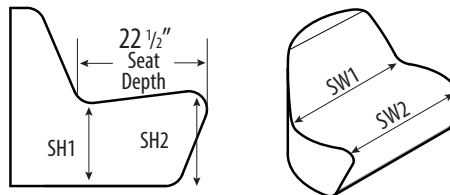

Mellow

	Overall			Flat Connection (FC)
	Width	Height	Depth	
One	50 ¹³ / ₁₆ "	17 ³ / ₄ "	44"	19 ³ / ₄ "
Two	81"	17 ³ / ₄ "	66 ⁹ / ₁₆ "	19 ³ / ₄ "
Three	59 ³ / ₄ "	17 ³ / ₄ "	33 ⁹ / ₁₆ "	19 ³ / ₄ "
Four	85 ⁵ / ₈ "	17 ³ / ₄ "	55 ⁹ / ₁₆ "	19 ³ / ₄ "

Orca Easy Square

	Overall			Seat Height (SH1)	Seat Height (SH2)
	Width	Height	Depth		
Easy Square 1	22 1/16"	30 9/16"	33 11/16"	14 5/16"	16 5/16"
Easy Square 2	44 1/8"	30 9/16"	33 11/16"	14 5/16"	16 5/16"

Orca Ottoman

	Overall		
	Width	Height	Depth
Ottoman	22 1/16"	13 13/16"	22 7/8"

Orca Round

	Overall			Seat Width (SW1)	Seat Width (SW2)	Seat Height (SH1)	Seat Height (SH2)	Seat Depth
	Width	Height	Depth					
Round	44 1/8"	25 13/16"	39 3/16"	38 1/8"	44 1/8"	12 1/8"	13 3/4"	22 1/4"
Round Mini	23 5/8"	13 13/16"	21"	20 7/16"	23 5/8"	6 7/16"	7 3/8"	12"

Orca Easy Round

Note: Orca Easy allows for easy egress, with a slightly recessed base ensuring secure foot placement for users.

	Overall			Seat Width (SW1)	Seat Width (SW2)	Seat Height (SH1)	Seat Height (SH2)
	Width	Height	Depth				
Easy Round	44 1/8"	30 9/16"	33 11/16"	37 9/16"	44 1/8"	14 5/16"	16 5/16"