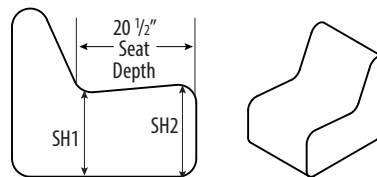

Orca Easy Round

Note: Orca Easy allows for easy egress, with a slightly recessed base ensuring secure foot placement for users.

	Overall			Seat Width (SW1)	Seat Width (SW2)	Seat Height (SH1)	Seat Height (SH2)
	Width	Height	Depth				
Easy Round	44 1/8"	30 9/16"	33 11/16"	37 9/16"	44 1/8"	14 5/16"	16 5/16"

Q-Bee Bench

Note: Q-Bee Bench elements are designed to work together. Elements can be placed adjacent to one another creating almost endless shapes.

	Overall		
	Width	Height	Depth
Bench	59 1/16"	18 1/8"	19 11/16"
L-Bench - LH	59 1/16"	18 1/8"	39 3/8"
L-Bench - RH	59 1/16"	18 1/8"	39 3/8"
T-Bench	59 1/16"	18 1/8"	39 3/8"
Cross Bench	59 1/16"	18 1/8"	59 1/16"

Soft Corner Ottoman

Soft Corner Bench

Note: Soft Corner Bench elements are designed to work together. Elements can be placed adjacent to one another creating almost endless shapes.

	Overall		
	Width	Height	Depth
Bench	53 ³ / ₁₆ "	15 ³ / ₄ "	17 ³ / ₄ "
L-Bench - LH	53 ³ / ₁₆ "	15 ³ / ₄ "	35 ⁷ / ₁₆ "
L-Bench - RH	53 ³ / ₁₆ "	15 ³ / ₄ "	35 ⁷ / ₁₆ "
T-Bench	53 ³ / ₁₆ "	15 ³ / ₄ "	35 ⁷ / ₁₆ "
Cross Bench	53 ³ / ₁₆ "	15 ³ / ₄ "	53 ³ / ₁₆ "

Soft Corner

No Arms	Overall			Seat Height (SH1)	Seat Height (SH2)
	Width	Height	Depth		
Small	23 ⁵ / ₈ "	28 ³ / ₄ "	31 ¹ / ₂ "	14 ¹ / ₂ "	15 ³ / ₄ "
Medium	47 ¹ / ₄ "	28 ³ / ₄ "	31 ¹ / ₂ "	14 ¹ / ₂ "	15 ³ / ₄ "
Large	70 ⁷ / ₈ "	28 ³ / ₄ "	31 ¹ / ₂ "	14 ¹ / ₂ "	15 ³ / ₄ "