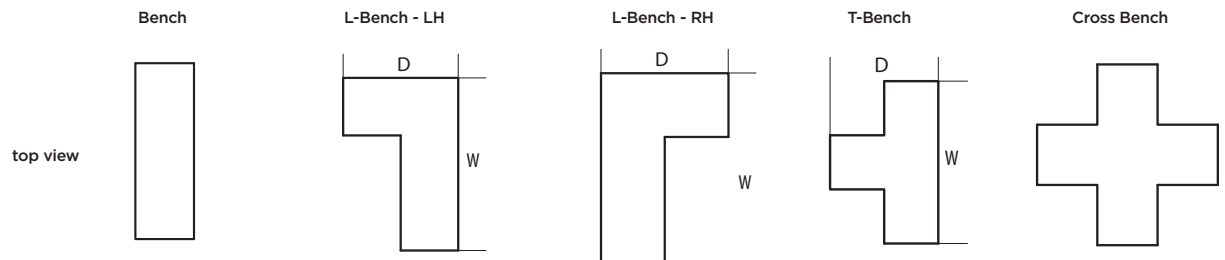

Orca Easy Round

Note: Orca Easy allows for easy egress, with a slightly recessed base ensuring secure foot placement for users.

	Overall			Seat Width (SW1)	Seat Width (SW2)	Seat Height (SH1)	Seat Height (SH2)
	Width	Height	Depth				
Easy Round	44 1/8"	30 9/16"	33 11/16"	37 9/16"	44 1/8"	14 5/16"	16 5/16"

Orca Square

	Overall			Seat Height (SH1)	Seat Height (SH2)
	Width	Height	Depth		
Square 1	22 1/16"	25 13/16"	37 3/8"	12 1/16"	13 3/4"
Square 2	44 1/8"	25 13/16"	37 3/8"	12 1/16"	13 3/4"
Square Mini	23 5/8"	13 13/16"	20"	6 1/2"	7 3/8"

Q-Bee

	Overall		
	Width	Height	Depth
Round	21 11/16"	18 1/8"	21 11/16"
Square	19 11/16"	18 1/8"	19 11/16"

Q-Bee Ottoman

	Overall		
	Width	Height	Depth
Square	29 9/16"	15 3/4"	29 9/16"
Long	59 1/16"	15 3/4"	19 11/16"

Q-Bee Bench

Note: Q-Bee Bench elements are designed to work together. Elements can be placed adjacent to one another creating almost endless shapes.

	Overall		
	Width	Height	Depth
Bench	59 1/16"	18 1/8"	19 11/16"
L-Bench - LH	59 1/16"	18 1/8"	39 3/8"
L-Bench - RH	59 1/16"	18 1/8"	39 3/8"
T-Bench	59 1/16"	18 1/8"	39 3/8"
Cross Bench	59 1/16"	18 1/8"	59 1/16"