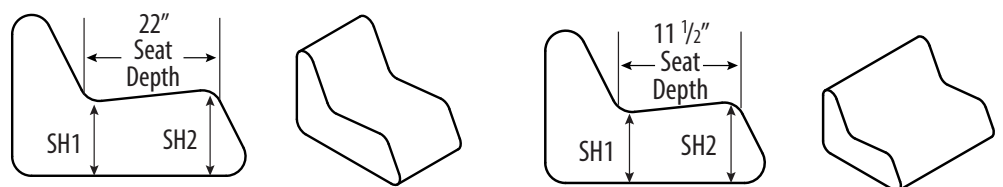

Orca Square

	Overall			Seat Height (SH1)	Seat Height (SH2)
	Width	Height	Depth		
Square 1	22 1/16"	25 13/16"	37 3/8"	12 1/16"	13 3/4"
Square 2	44 1/8"	25 13/16"	37 3/8"	12 1/16"	13 3/4"
Square Mini	23 5/8"	13 13/16"	20"	6 1/2"	7 3/8"