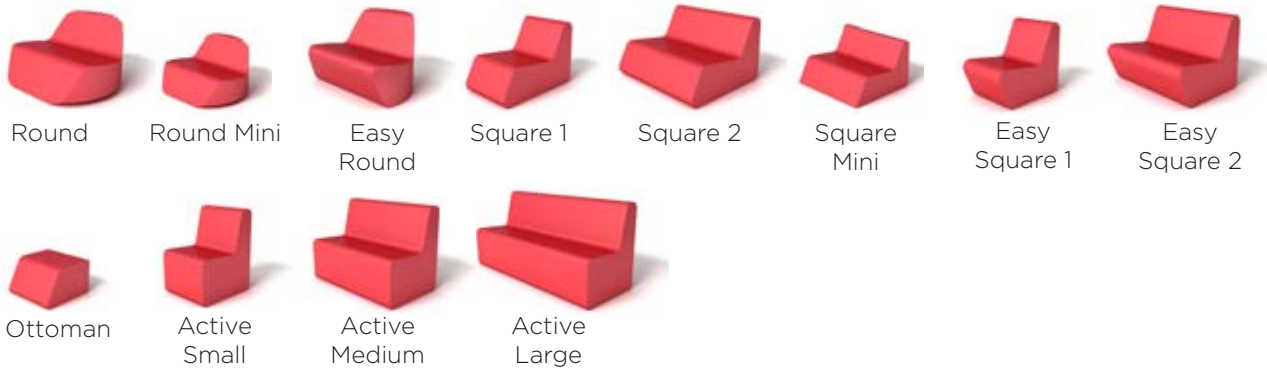

Bloppy

Curvy

Mellow

Orca

Q-Bee

Soft Corner

Standard North America Color Offering*

*Custom color capabilities.

Bloppy

	Overall		
	Width	Height	Depth
Small	23 ⁵ / ₈ "	17 ³ / ₄ "	23 ⁵ / ₈ "
Medium	33 ¹ / ₂ "	17 ³ / ₄ "	33 ¹ / ₂ "
Large	43 ⁵ / ₁₆ "	17 ³ / ₄ "	43 ⁵ / ₁₆ "

Curvy

	Overall		
	Width	Height	Depth
Medium	37 ¹¹ / ₁₆ "	17 ³ / ₄ "	27 ⁵ / ₈ "
Large	48 ⁷ / ₁₆ "	17 ³ / ₄ "	35 ¹ / ₂ "

Orca Easy Round

Note: Orca Easy allows for easy egress, with a slightly recessed base ensuring secure foot placement for users.

	Overall			Seat Width (SW1)	Seat Width (SW2)	Seat Height (SH1)	Seat Height (SH2)
	Width	Height	Depth				
Easy Round	44 1/8"	30 9/16"	33 11/16"	37 9/16"	44 1/8"	14 5/16"	16 5/16"

Soft Corner Ottoman

Soft Corner Bench

Note: Soft Corner Bench elements are designed to work together. Elements can be placed adjacent to one another creating almost endless shapes.

	Overall		
	Width	Height	Depth
Bench	53 ³ / ₁₆ "	15 ³ / ₄ "	17 ³ / ₄ "
L-Bench - LH	53 ³ / ₁₆ "	15 ³ / ₄ "	35 ⁷ / ₁₆ "
L-Bench - RH	53 ³ / ₁₆ "	15 ³ / ₄ "	35 ⁷ / ₁₆ "
T-Bench	53 ³ / ₁₆ "	15 ³ / ₄ "	35 ⁷ / ₁₆ "
Cross Bench	53 ³ / ₁₆ "	15 ³ / ₄ "	53 ³ / ₁₆ "