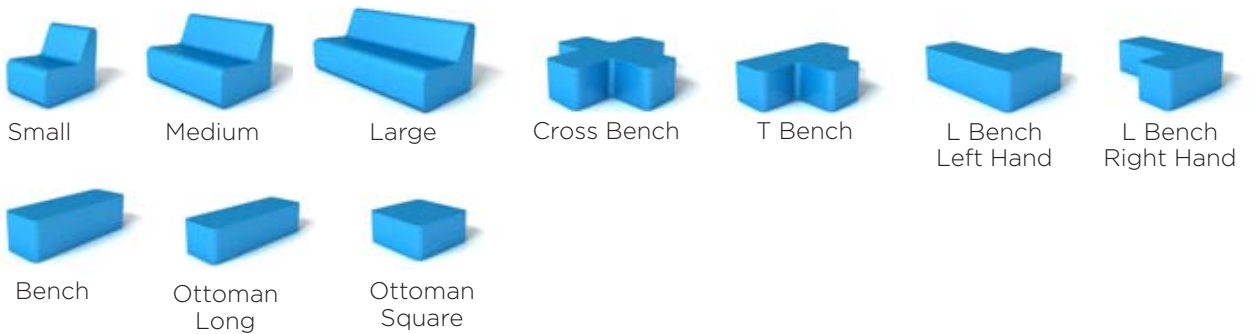

Bloppy

Curvy

Mellow

Orca

Q-Bee

Soft Corner

Standard North America Color Offering*

*Custom color capabilities.

Bloppy

	Overall		
	Width	Height	Depth
Small	23 ⁵ / ₈ "	17 ³ / ₄ "	23 ⁵ / ₈ "
Medium	33 ¹ / ₂ "	17 ³ / ₄ "	33 ¹ / ₂ "
Large	43 ⁵ / ₁₆ "	17 ³ / ₄ "	43 ⁵ / ₁₆ "

Curvy

	Overall		
	Width	Height	Depth
Medium	37 ¹¹ / ₁₆ "	17 ³ / ₄ "	27 ⁵ / ₈ "
Large	48 ⁷ / ₁₆ "	17 ³ / ₄ "	35 ¹ / ₂ "

Orca Easy Round

Note: Orca Easy allows for easy egress, with a slightly recessed base ensuring secure foot placement for users.

	Overall			Seat Width (SW1)	Seat Width (SW2)	Seat Height (SH1)	Seat Height (SH2)
	Width	Height	Depth				
Easy Round	44 1/8"	30 9/16"	33 11/16"	37 9/16"	44 1/8"	14 5/16"	16 5/16"

Soft Corner Ottoman

Soft Corner Bench

Note: Soft Corner Bench elements are designed to work together. Elements can be placed adjacent to one another creating almost endless shapes.

	Overall		
	Width	Height	Depth
Bench	53 ³ / ₁₆ "	15 ³ / ₄ "	17 ³ / ₄ "
L-Bench - LH	53 ³ / ₁₆ "	15 ³ / ₄ "	35 ⁷ / ₁₆ "
L-Bench - RH	53 ³ / ₁₆ "	15 ³ / ₄ "	35 ⁷ / ₁₆ "
T-Bench	53 ³ / ₁₆ "	15 ³ / ₄ "	35 ⁷ / ₁₆ "
Cross Bench	53 ³ / ₁₆ "	15 ³ / ₄ "	53 ³ / ₁₆ "