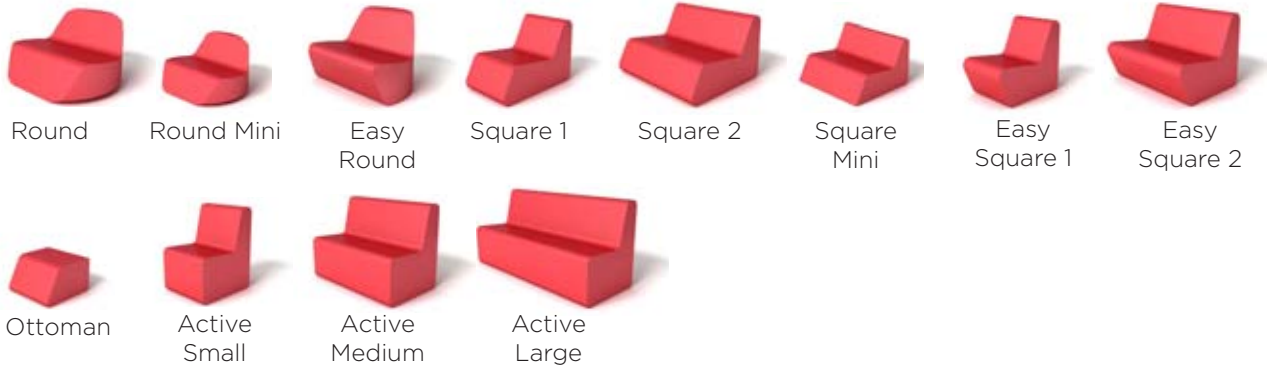

Bloppy

Curvy

Mellow

Orca

Q-Bee

Soft Corner

Standard North America Color Offering*

*Custom color capabilities.

Bloppy

	Overall		
	Width	Height	Depth
Small	23 ⁵ / ₈ "	17 ³ / ₄ "	23 ⁵ / ₈ "
Medium	33 ¹ / ₂ "	17 ³ / ₄ "	33 ¹ / ₂ "
Large	43 ⁵ / ₁₆ "	17 ³ / ₄ "	43 ⁵ / ₁₆ "

Curvy

	Overall		
	Width	Height	Depth
Medium	37 ¹¹ / ₁₆ "	17 ³ / ₄ "	27 ⁵ / ₈ "
Large	48 ⁷ / ₁₆ "	17 ³ / ₄ "	35 ¹ / ₂ "

Orca Easy Round

Note: Orca Easy allows for easy egress, with a slightly recessed base ensuring secure foot placement for users.

	Overall			Seat Width (SW1)	Seat Width (SW2)	Seat Height (SH1)	Seat Height (SH2)
	Width	Height	Depth				
Easy Round	44 1/8"	30 9/16"	33 11/16"	37 9/16"	44 1/8"	14 5/16"	16 5/16"

Soft Corner Ottoman

Soft Corner Bench

Note: Soft Corner Bench elements are designed to work together. Elements can be placed adjacent to one another creating almost endless shapes.

	Overall		
	Width	Height	Depth
Bench	53 ³ / ₁₆ "	15 ³ / ₄ "	17 ³ / ₄ "
L-Bench - LH	53 ³ / ₁₆ "	15 ³ / ₄ "	35 ⁷ / ₁₆ "
L-Bench - RH	53 ³ / ₁₆ "	15 ³ / ₄ "	35 ⁷ / ₁₆ "
T-Bench	53 ³ / ₁₆ "	15 ³ / ₄ "	35 ⁷ / ₁₆ "
Cross Bench	53 ³ / ₁₆ "	15 ³ / ₄ "	53 ³ / ₁₆ "