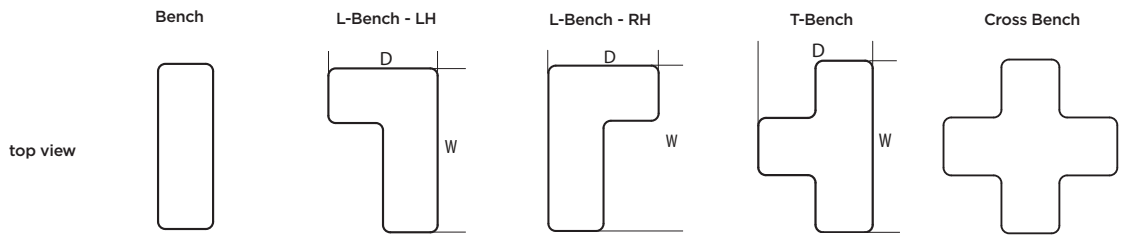

Orca Easy Round

Note: Orca Easy allows for easy egress, with a slightly recessed base ensuring secure foot placement for users.

	Overall			Seat Width (SW1)	Seat Width (SW2)	Seat Height (SH1)	Seat Height (SH2)
	Width	Height	Depth				
Easy Round	44 1/8"	30 9/16"	33 11/16"	37 9/16"	44 1/8"	14 5/16"	16 5/16"

Q-Bee

	Overall		
	Width	Height	Depth
Round	21 11/16"	18 1/8"	21 11/16"
Square	19 11/16"	18 1/8"	19 11/16"

Q-Bee Ottoman

	Overall		
	Width	Height	Depth
Square	29 9/16"	15 3/4"	29 9/16"
Long	59 1/16"	15 3/4"	19 11/16"

Q-Bee Bench

Note: Q-Bee Bench elements are designed to work together. Elements can be placed adjacent to one another creating almost endless shapes.

	Overall		
	Width	Height	Depth
Bench	59 1/16"	18 1/8"	19 11/16"
L-Bench - LH	59 1/16"	18 1/8"	39 3/8"
L-Bench - RH	59 1/16"	18 1/8"	39 3/8"
T-Bench	59 1/16"	18 1/8"	39 3/8"
Cross Bench	59 1/16"	18 1/8"	59 1/16"

Soft Corner Ottoman

Soft Corner Bench

Note: Soft Corner Bench elements are designed to work together. Elements can be placed adjacent to one another creating almost endless shapes.

	Overall		
	Width	Height	Depth
Bench	53 ³ / ₁₆ "	15 ³ / ₄ "	17 ³ / ₄ "
L-Bench - LH	53 ³ / ₁₆ "	15 ³ / ₄ "	35 ⁷ / ₁₆ "
L-Bench - RH	53 ³ / ₁₆ "	15 ³ / ₄ "	35 ⁷ / ₁₆ "
T-Bench	53 ³ / ₁₆ "	15 ³ / ₄ "	35 ⁷ / ₁₆ "
Cross Bench	53 ³ / ₁₆ "	15 ³ / ₄ "	53 ³ / ₁₆ "