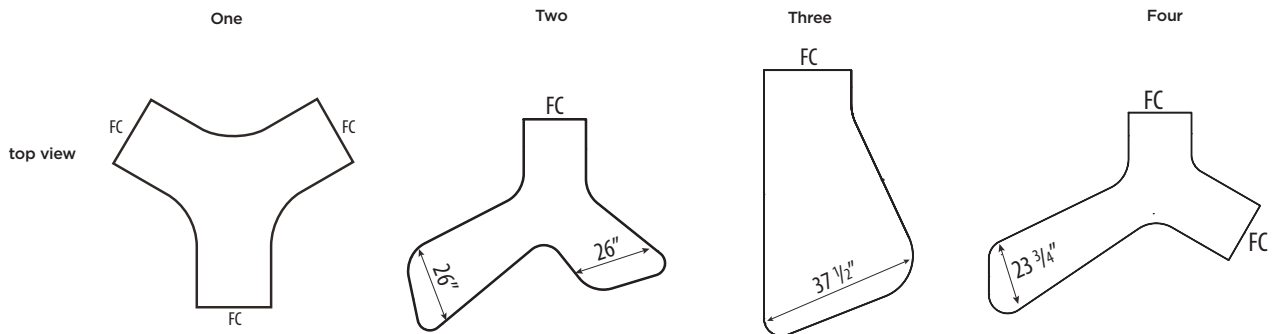

Bloppy

	Overall		
	Width	Height	Depth
Small	23 ⁵ / ₈ "	17 ³ / ₄ "	23 ⁵ / ₈ "
Medium	33 ¹ / ₂ "	17 ³ / ₄ "	33 ¹ / ₂ "
Large	43 ⁵ / ₁₆ "	17 ³ / ₄ "	43 ⁵ / ₁₆ "

Curvy

	Overall		
	Width	Height	Depth
Medium	37 ¹¹ / ₁₆ "	17 ³ / ₄ "	27 ⁵ / ₈ "
Large	48 ⁷ / ₁₆ "	17 ³ / ₄ "	35 ¹ / ₂ "

Mellow

	Overall			Flat Connection (FC)
	Width	Height	Depth	
One	50 ¹³ / ₁₆ "	17 ³ / ₄ "	44"	19 ³ / ₄ "
Two	81"	17 ³ / ₄ "	66 ⁹ / ₁₆ "	19 ³ / ₄ "
Three	59 ³ / ₄ "	17 ³ / ₄ "	33 ⁹ / ₁₆ "	19 ³ / ₄ "
Four	85 ⁵ / ₈ "	17 ³ / ₄ "	55 ⁹ / ₁₆ "	19 ³ / ₄ "

Orca Easy Square

	Overall			Seat Height (SH1)	Seat Height (SH2)
	Width	Height	Depth		
Easy Square 1	22 1/16"	30 9/16"	33 11/16"	14 5/16"	16 5/16"
Easy Square 2	44 1/8"	30 9/16"	33 11/16"	14 5/16"	16 5/16"

Soft Corner Ottoman

Soft Corner Bench

Note: Soft Corner Bench elements are designed to work together. Elements can be placed adjacent to one another creating almost endless shapes.

	Overall		
	Width	Height	Depth
Bench	53 ³ / ₁₆ "	15 ³ / ₄ "	17 ³ / ₄ "
L-Bench - LH	53 ³ / ₁₆ "	15 ³ / ₄ "	35 ⁷ / ₁₆ "
L-Bench - RH	53 ³ / ₁₆ "	15 ³ / ₄ "	35 ⁷ / ₁₆ "
T-Bench	53 ³ / ₁₆ "	15 ³ / ₄ "	35 ⁷ / ₁₆ "
Cross Bench	53 ³ / ₁₆ "	15 ³ / ₄ "	53 ³ / ₁₆ "