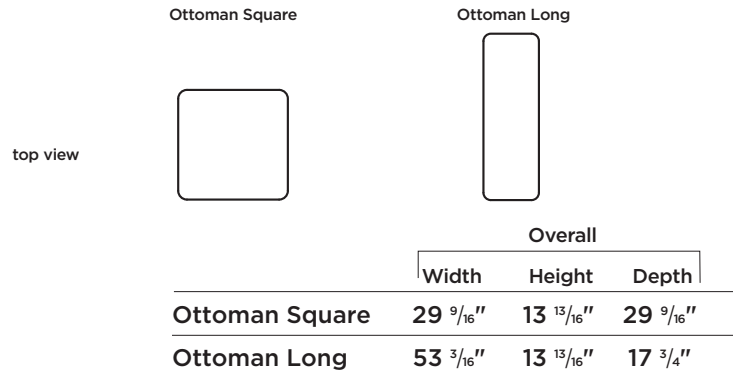

Soft Corner Ottoman