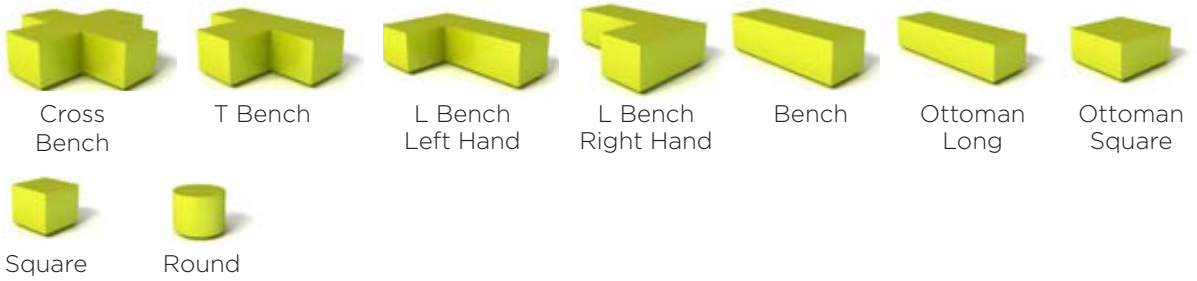

Bloppy

Curvy

Mellow

Orca

Q-Bee

Soft Corner

Standard North America Color Offering*

*Custom color capabilities.

Bloppy

	Overall		
	Width	Height	Depth
Small	23 ⁵ / ₈ "	17 ³ / ₄ "	23 ⁵ / ₈ "
Medium	33 ¹ / ₂ "	17 ³ / ₄ "	33 ¹ / ₂ "
Large	43 ⁵ / ₁₆ "	17 ³ / ₄ "	43 ⁵ / ₁₆ "

Curvy

	Overall		
	Width	Height	Depth
Medium	37 ¹¹ / ₁₆ "	17 ³ / ₄ "	27 ⁵ / ₈ "
Large	48 ⁷ / ₁₆ "	17 ³ / ₄ "	35 ¹ / ₂ "

Mellow

	Overall			Flat Connection (FC)
	Width	Height	Depth	
One	50 ¹³ / ₁₆ "	17 ³ / ₄ "	44"	19 ³ / ₄ "
Two	81"	17 ³ / ₄ "	66 ⁹ / ₁₆ "	19 ³ / ₄ "
Three	59 ³ / ₄ "	17 ³ / ₄ "	33 ⁹ / ₁₆ "	19 ³ / ₄ "
Four	85 ⁵ / ₈ "	17 ³ / ₄ "	55 ⁹ / ₁₆ "	19 ³ / ₄ "

Soft Corner Ottoman

Soft Corner Bench

Note: Soft Corner Bench elements are designed to work together. Elements can be placed adjacent to one another creating almost endless shapes.

	Overall		
	Width	Height	Depth
Bench	53 ³ / ₁₆ "	15 ³ / ₄ "	17 ³ / ₄ "
L-Bench - LH	53 ³ / ₁₆ "	15 ³ / ₄ "	35 ⁷ / ₁₆ "
L-Bench - RH	53 ³ / ₁₆ "	15 ³ / ₄ "	35 ⁷ / ₁₆ "
T-Bench	53 ³ / ₁₆ "	15 ³ / ₄ "	35 ⁷ / ₁₆ "
Cross Bench	53 ³ / ₁₆ "	15 ³ / ₄ "	53 ³ / ₁₆ "