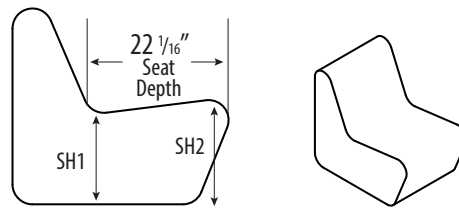

Bloppy

	Overall		
	Width	Height	Depth
Small	23 ⁵ / ₈ "	17 ³ / ₄ "	23 ⁵ / ₈ "
Medium	33 ¹ / ₂ "	17 ³ / ₄ "	33 ¹ / ₂ "
Large	43 ⁵ / ₁₆ "	17 ³ / ₄ "	43 ⁵ / ₁₆ "

Curvy

	Overall		
	Width	Height	Depth
Medium	37 ¹¹ / ₁₆ "	17 ³ / ₄ "	27 ⁵ / ₈ "
Large	48 ⁷ / ₁₆ "	17 ³ / ₄ "	35 ¹ / ₂ "

Mellow

	Overall			Flat Connection (FC)
	Width	Height	Depth	
One	50 ¹³ / ₁₆ "	17 ³ / ₄ "	44"	19 ³ / ₄ "
Two	81"	17 ³ / ₄ "	66 ⁹ / ₁₆ "	19 ³ / ₄ "
Three	59 ³ / ₄ "	17 ³ / ₄ "	33 ⁹ / ₁₆ "	19 ³ / ₄ "
Four	85 ⁵ / ₈ "	17 ³ / ₄ "	55 ⁹ / ₁₆ "	19 ³ / ₄ "

Orca Active

No Arms	Overall			Seat Height (SH1)	Seat Height (SH2)
	Width	Height	Depth		
Small	23 5/8"	35 1/16"	28"	17 13/16"	18 9/16"
Medium	47 1/4"	35 1/16"	28"	17 13/16"	18 9/16"
Large	70 7/8"	35 1/16"	28"	17 13/16"	18 9/16"

Orca Easy Square

	Overall			Seat Height (SH1)	Seat Height (SH2)
	Width	Height	Depth		
Easy Square 1	22 1/16"	30 9/16"	33 11/16"	14 5/16"	16 5/16"
Easy Square 2	44 1/8"	30 9/16"	33 11/16"	14 5/16"	16 5/16"